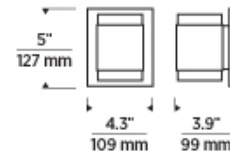

700WSVOTS _____

JOB NAME _____

NOTES _____

VOTO WALL SQUARE

SPECIFICATIONS

PRIMARY MATERIAL	Metal
SHADE MATERIAL	Glass
NET WEIGHT	2.5 lbs
HEIGHT	5in
WIDTH	3.9in
LENGTH	4.3in
MIN. EXTENSION FROM WALL	3.9in
UP LIGHT / DOWN LIGHT / BOTH?	
WET LISTED	
DAMP LISTED	Yes
DRY LISTED	
UP / DOWN	
HORIZONTAL / VERTICAL	
WALL / CEILING MOUNT	
GENERAL LISTING	ETL Listed
ADA COMPLIANT	
INCLUDES	