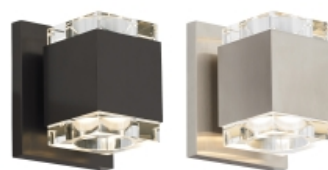

PRODUCT FEATURES

- Crafted from die-cast metal
- Cut from a solid piece of pure optic crystal
- ADA Compliant
- Can be mounted vertically as well as horizontally
- The LED Driver is housed within the junction box for this product
- Protected by a 5-year warranty

LAMPING

Includes 12.4 watt, 424 total delivered lumen, 3000K LED module. Dimmable with low-voltage electronic dimmer. May be mounted horizontally or vertically. ADA compliant.

Satin Nickel

Antique Bronze

Satin Nickel

ORDERING INFORMATION

700WSVOTS COLOR	FINISH	LAMP
C CLEAR	Z ANTIQUE BRONZE	-LED930 INTEGRATED LED 90 CRI 3000K 120V
	B BLACK	-LED930-277 INTEGRATED LED 90 CRI 3000K 277V
	S SATIN NICKEL	
	W WHITE	

700WSVOTS _____

JOB NAME _____

NOTES _____

VOTO WALL SQUARE

SPECIFICATIONS

PRIMARY MATERIAL	Metal
SHADE MATERIAL	Glass
NET WEIGHT	2.5 lbs
HEIGHT	5in
WIDTH	3.9in
LENGTH	4.3in
MIN. EXTENSION FROM WALL	3.9in
UP LIGHT / DOWN LIGHT / BOTH?	
WET LISTED	
DAMP LISTED	Yes
DRY LISTED	
UP / DOWN	
HORIZONTAL / VERTICAL	
WALL / CEILING MOUNT	
GENERAL LISTING	ETL Listed
ADA COMPLIANT	
INCLUDES	